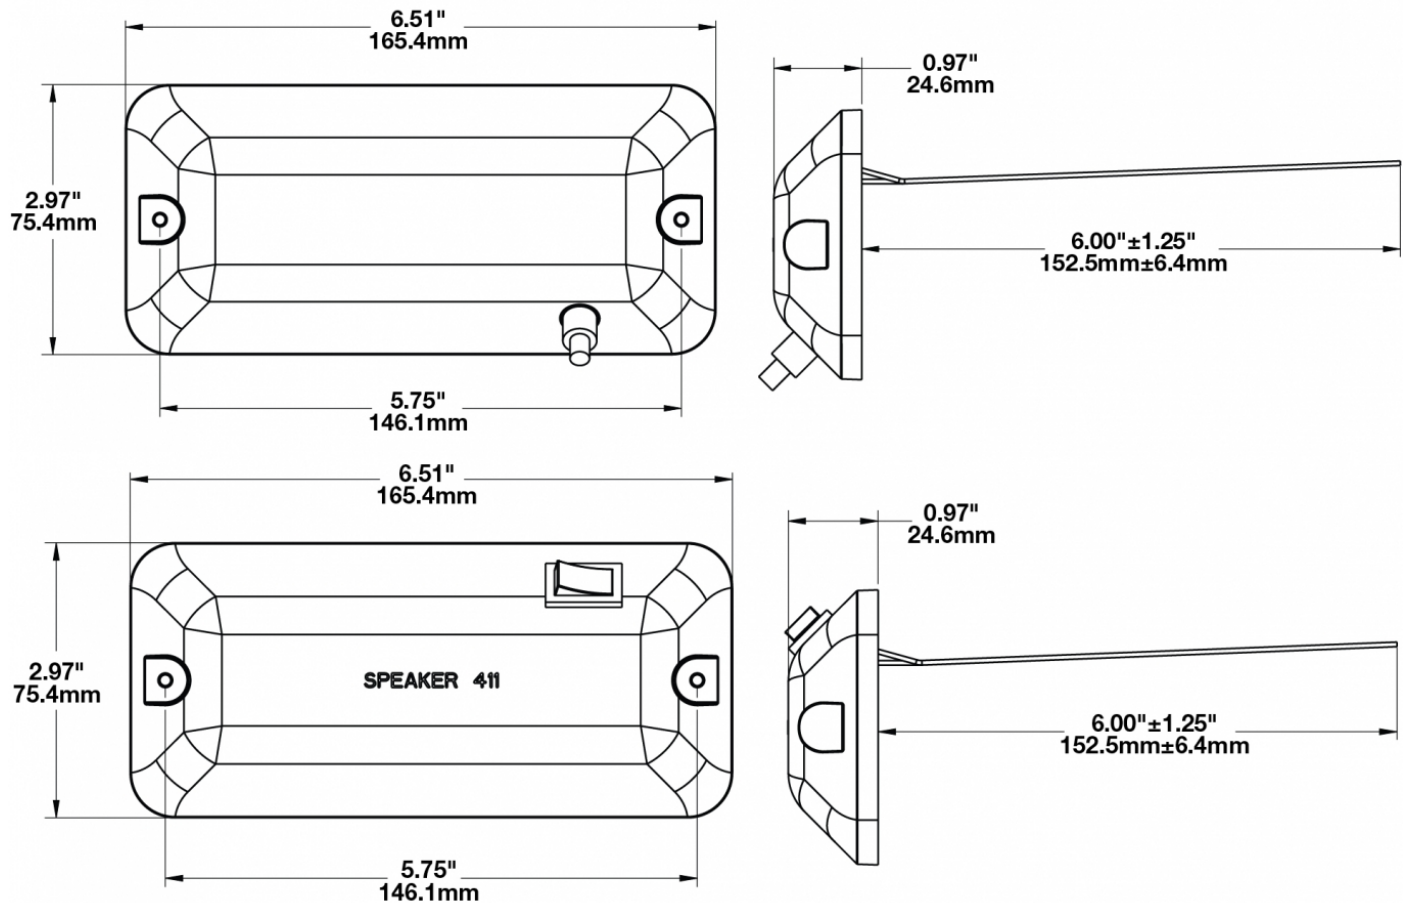

LED Dome Lights - Model 411

PRODUCT INFORMATION

Description	12-24V LED Dome Light with On/Off/Door Rocker Switch
Height	75.44 mm / 2.97 in
Width	165.35 mm / 6.51 in
Depth	24.64 mm / 0.97 in
Shape	Rectangular
Outer Lens Material	Polycarbonate
Outer Lens Color	Clear
Housing Material	Polycarbonate
Housing Color	Black
Mounting Hardware Description	(x2) #8-32 x Phillips Taptite Mounting Screws
Mounting Type	Flush Mount
Minimum Operating Temperature	-40 °C / -40 °F
Maximum Operating Temperature	65 °C / 149 °F
Connector or Wiring	Bare Leads
Product Weight	0.35 lbs / 0.16 kgs
Shipping Weight	0.90 lbs / 0.41 kgs

PRODUCT DIMENSIONS

ELECTRICAL SPECIFICATIONS

Input Voltage	12-24V DC
Operating Voltage	9-32V DC
Transient Spike Protection	150V Peak @ 1 HZ-100 Pulses
Red Wire	Positive
Black Wire	Negative
Current Draw	0.14A @ 12V DC 0.09A @ 24V DC

ECE Reg 10
Tested to ECE Reg. 10
(Radiated Emissions only)

PHOTOMETRIC SPECIFICATIONS

Nominal LED Color Temperature 5000 K
Beam Pattern(s) Interior - Dome Light

APPLICATIONS

PRODUCT WARNINGS

For California residents: